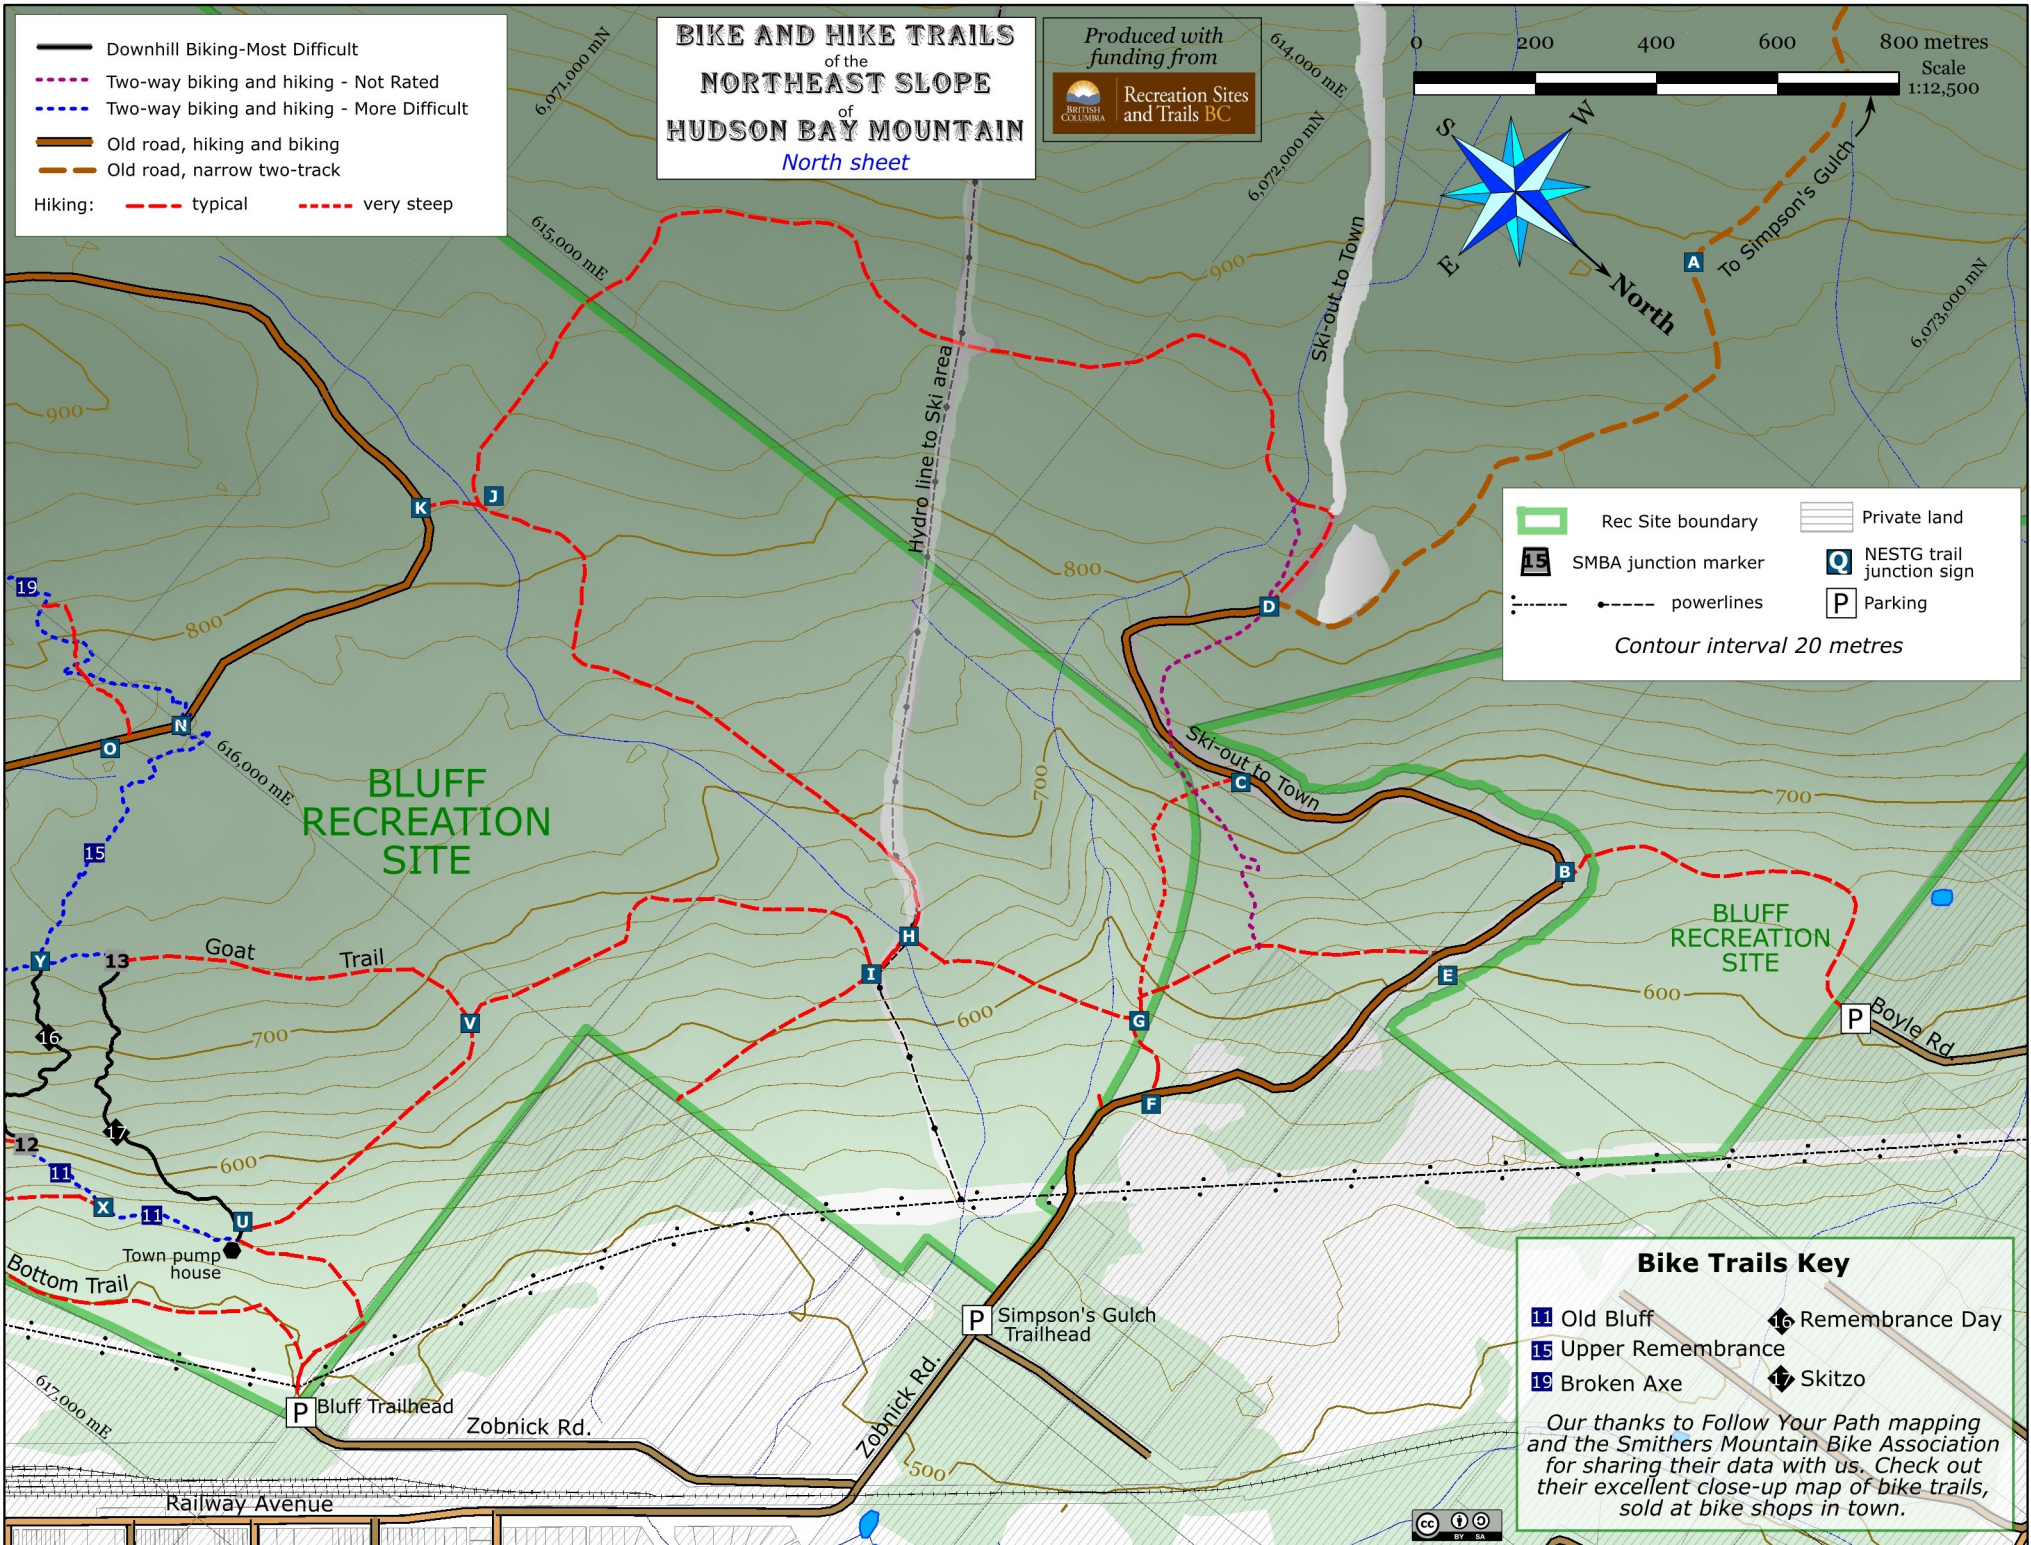

- Downhill Biking-Most Difficult
- Two-way biking and hiking - Not Rated
- Two-way biking and hiking - More Difficult
- Old road, hiking and biking
- Old road, narrow two-track
- Hiking: typical   very steep

1. Rec Site boundary
   - Private land
   - SMBA junction marker
   - NESTG trail junction sign
   - powerlines
   - Parking
2. *Contour interval 20 metres*

1. ### Bike Trails Key
2. 11 Old Bluff
   - 15 Upper Remembrance
   - 16 Broken Axe
   - 16 Remembrance Day
   - 16 Skitzo
3. *Our thanks to Follow Your Path mapping and the Smithers Mountain Bike Association for sharing their data with us. Check out their excellent close-up map of bike trails, sold at bike shops in town.*

See South sheet