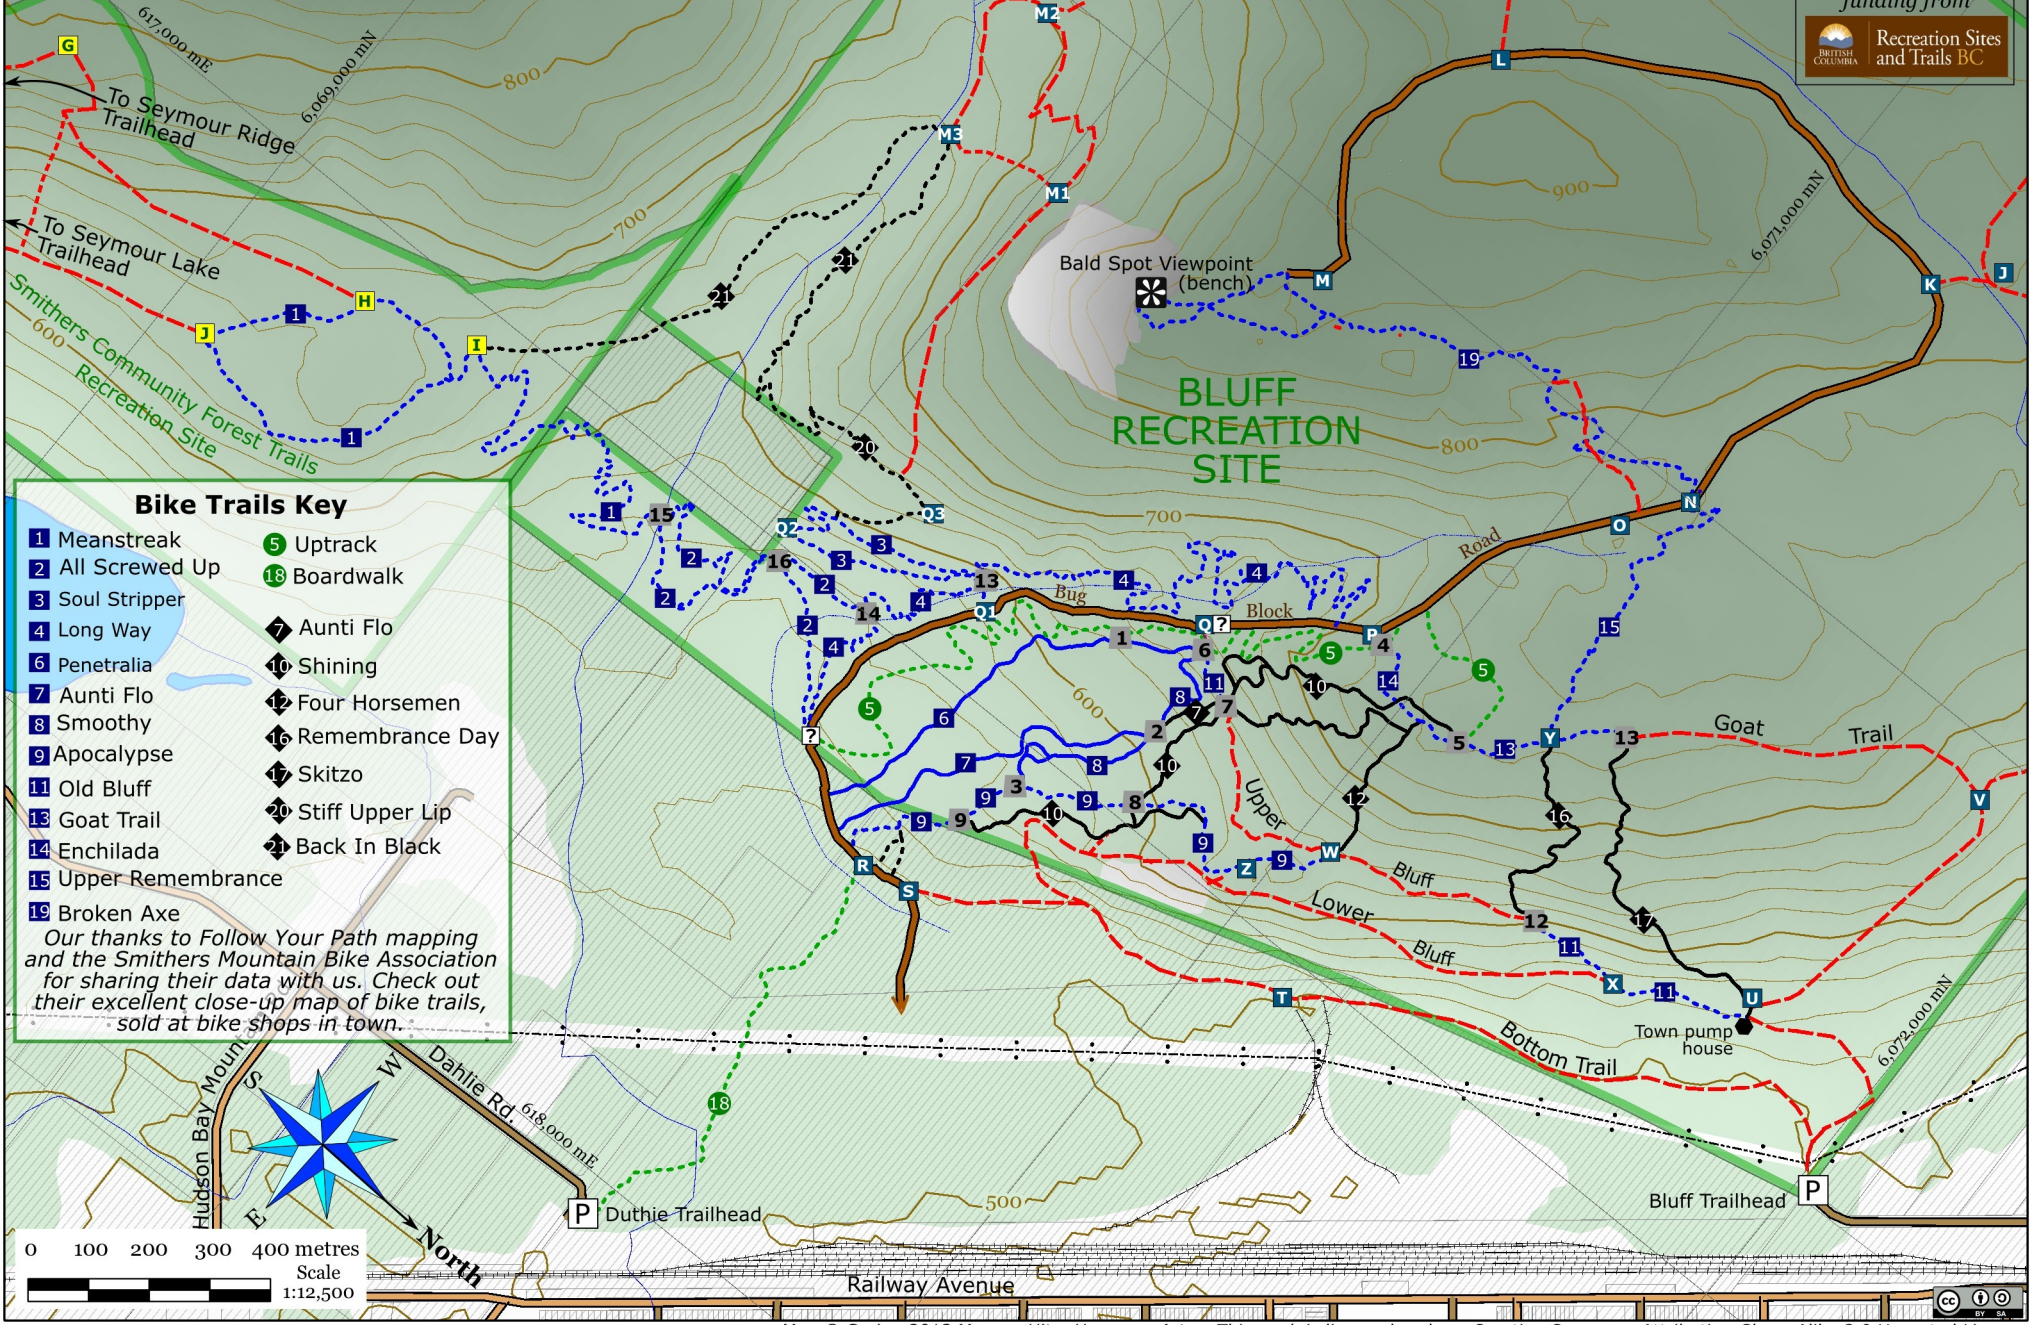

- Rec Site boundary
  - Private land
  - SMBA junction marker
  - NESTG trail junction sign
  - powerlines
  - Parking
- Contour interval 20 metres*

- ### Bike Trails Key
- 11 Old Bluff
  - 15 Upper Remembrance
  - 16 Broken Axe
  - 16 Remembrance Day
  - 16 Skitzo
- Our thanks to Follow Your Path mapping and the Smithers Mountain Bike Association for sharing their data with us. Check out their excellent close-up map of bike trails, sold at bike shops in town.*

See South sheet

- Downhill Biking-More Difficult
- Downhill Biking-Most Difficult
- Two-way biking and hiking - Easy
- Two-way biking and hiking - More Difficult
- Two-way biking and hiking - Most Difficult
- Old road, multi-use
- Hiking: --- typical - - - very steep

- Rec Site boundary
- SMBA junction marker
- Contour interval 20 metres
- Private land
- NESTG trail junction sign
- Parking
- Viewpoint
- powerlines

**BIKE AND HIKE TRAILS**  
of the  
**NORTHEAST SLOPE**  
of  
**HUDSON BAY MOUNTAIN**  
*South sheet*

Produced with funding from  
Recreation Sites and Trails BC

**Bike Trails Key**

1 Meanstreak	5 Uptrack
2 All Screwed Up	18 Boardwalk
3 Soul Stripper	7 Aunti Flo
4 Long Way	10 Shining
6 Penetralia	14 Four Horsemen
7 Aunti Flo	16 Remembrance Day
8 Smoothy	17 Skitzo
9 Apocalypse	20 Stiff Upper Lip
11 Old Bluff	21 Back In Black
13 Goat Trail	
14 Enchilada	
15 Upper Remembrance	
19 Broken Axe	